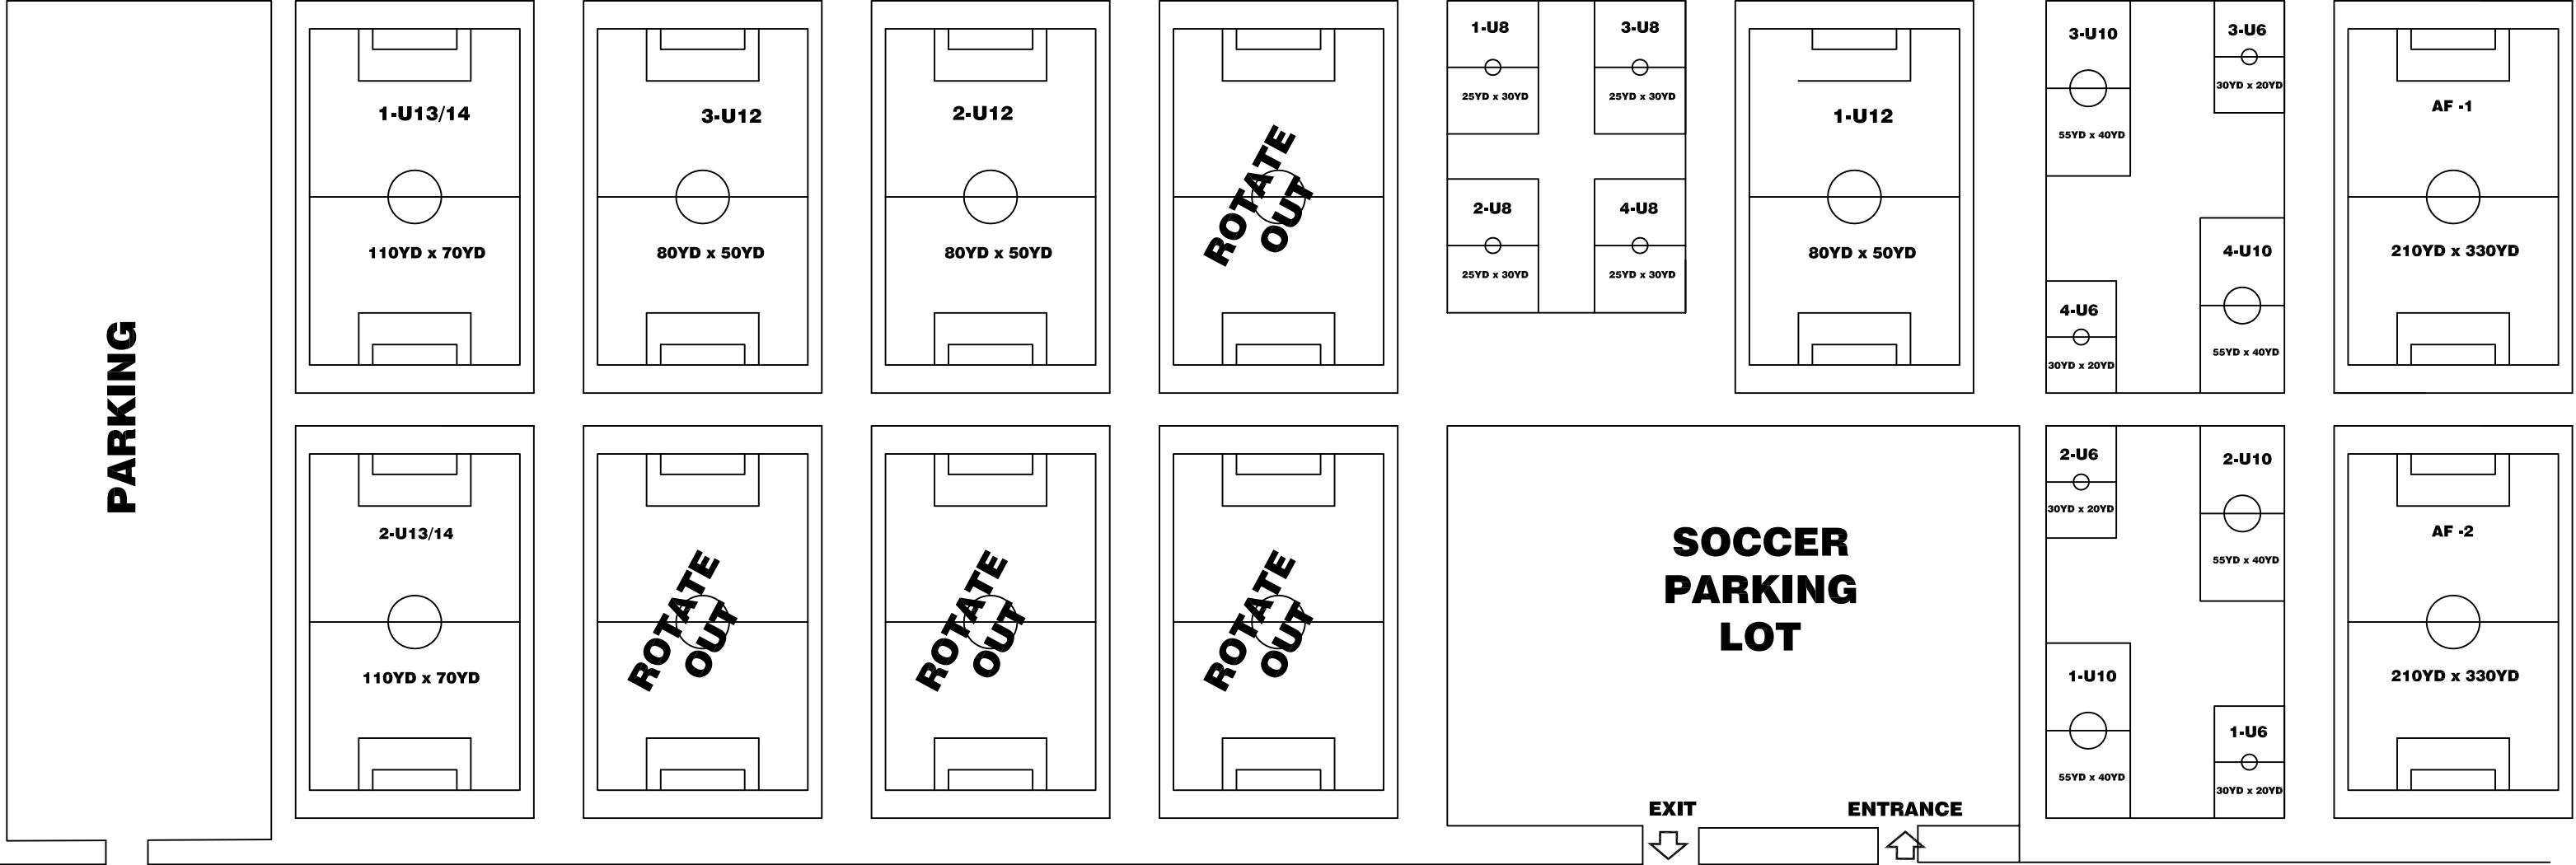

COUNCIL BLUFFS RECREATIONAL COMPLEX SPRING 2010

RICHARD DOWNING AVE