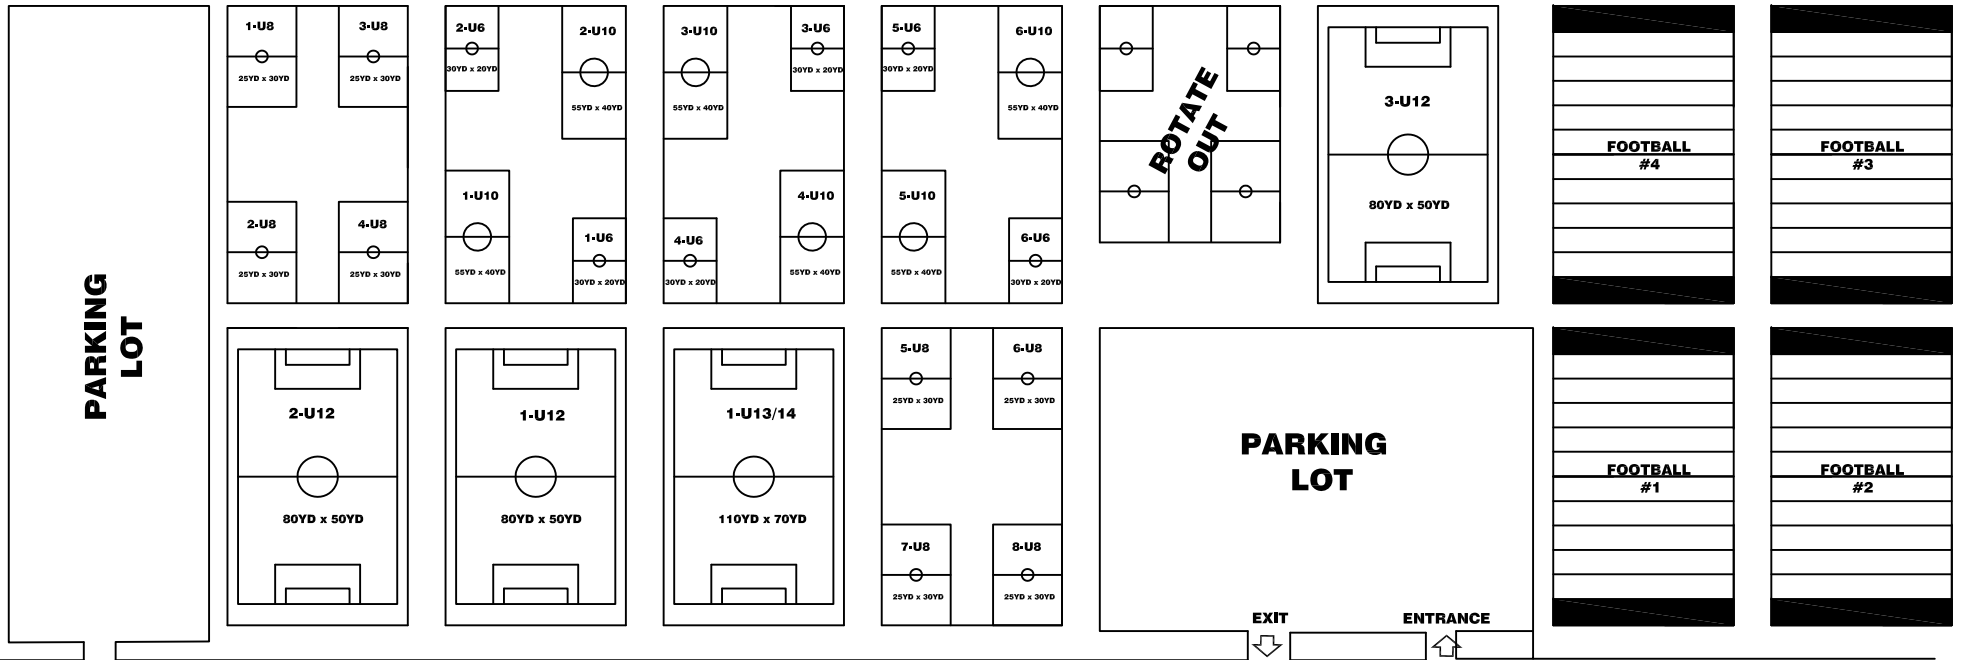

COUNCIL BLUFFS RECREATIONAL COMPLEX FALL 2011

RICHARD DOWNING AVE